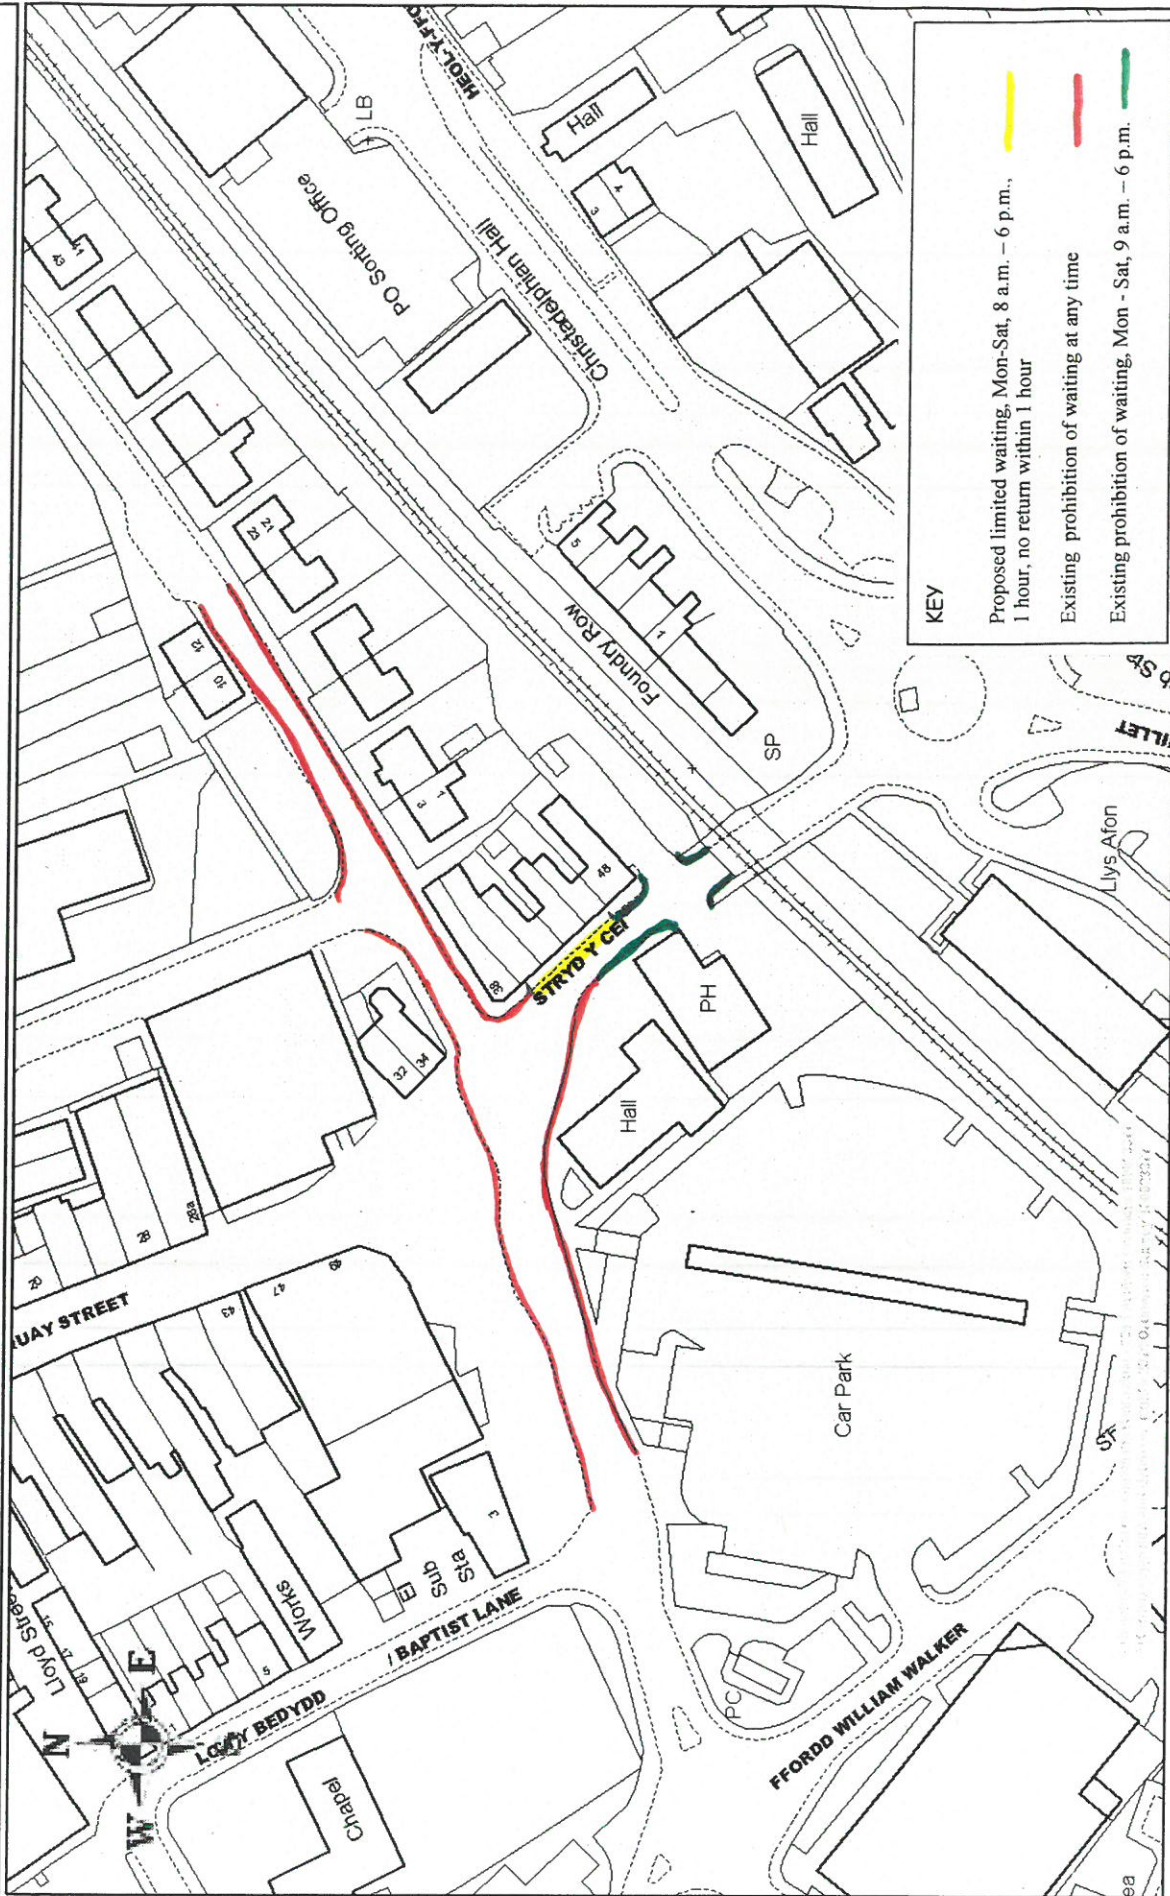

**Proposed prohibition of waiting at any time,
 Maesquarre Road, Betws, Ammanford**

0 20 40 60m
 Graddfa
 Scale

1:1250

Canol y Map
 Map Centre

[264171.2,211923.4]

Dyddiad
 Date

28/09/2016

Waiting restrictions, Quay Street, Ammanford.

Date 27/1/2015
Andrew Morgan.

Scale 1/1250
Centre = 263090 E 212128 N

© Hawffraint y Goron a hawliau cronfa ddata 2014 Arolwg Ordnans 100023377
© Crown copyright and database rights 2014 Ordnance Survey 100023377