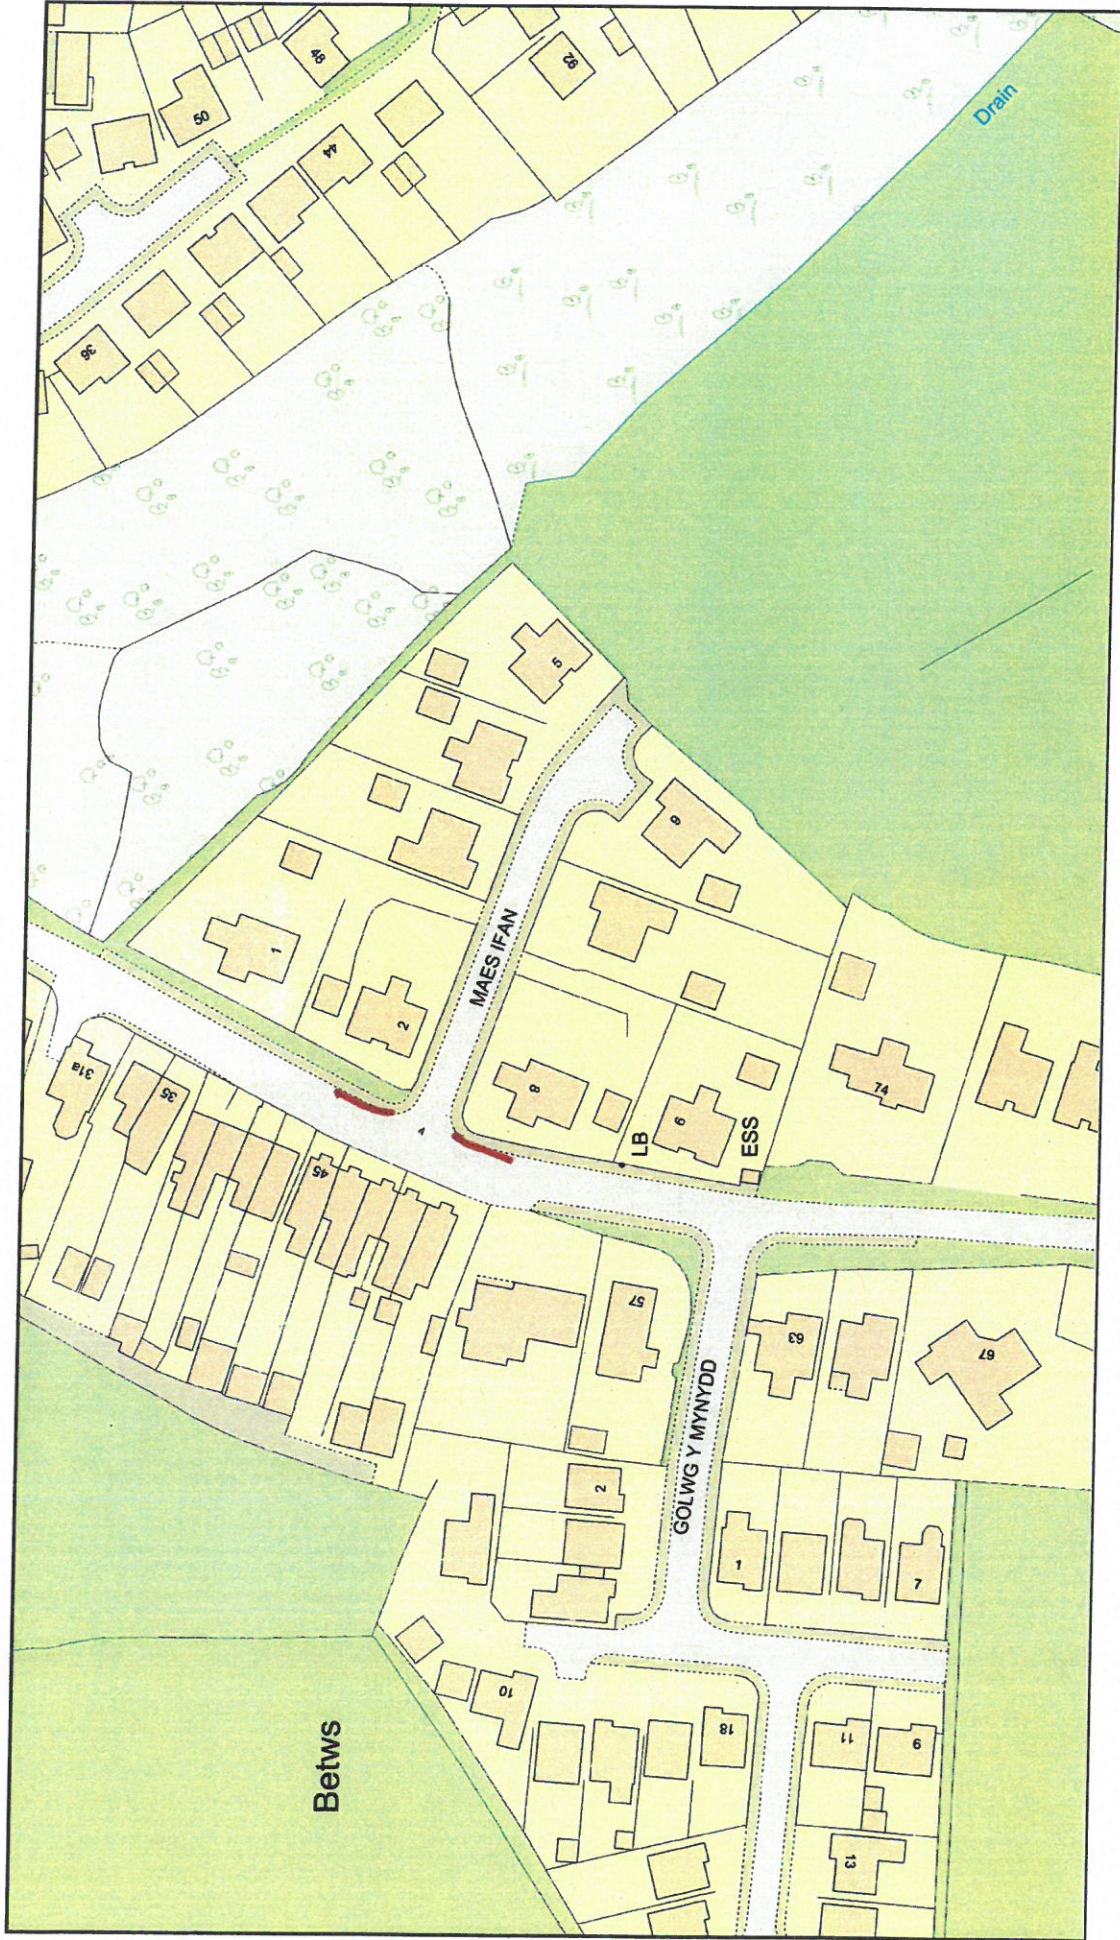

**Proposed prohibition of waiting at any time,
 Maesquarre Road, Betws, Ammanford**

0 20 40 60m
 Graddfa
 Scale

1:1250

Canol y Map
 Map Centre

[264171.2,211923.4]

Dyddiad
 Date

28/09/2016

Waiting restrictions, Quay Street, Ammanford.

Date 27/1/2015
Andrew Morgan.

Scale 1/1250
Centre = 263090 E 212128 N

© Hawffraint y Goron a hawliau cronfa ddata 2014 Arolwg Ordnans 100023377
© Crown copyright and database rights 2014 Ordnance Survey 100023377